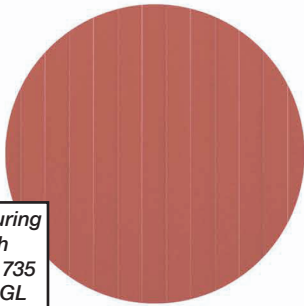

STANDARD COLOURS

Greywhite 022
RAL 7044

Brown 384
RAL 8028

Dark Grey 454
RAL 7016

Replaced during
2022 with
Traffic Red 735
RAL 3020-GL

Red 410
RAL 3013

Dark Blue 524
RAL 5001

Replaced during
2022 with
Cottage Red 758
RAL 3009

Red-Brown 418
RAL 3009

Crystal Blue 561
RAL 5019

Dark Silver 044
RAL 9007

Nordic Night Black 015
RAL 9004-GL

Antique White 001
RAL 9002

Silver Metallic 045
RAL 9006

NB!

Colours that are shown on a computer or in print may vary and does not correspond with reality!
The RAL-system is NOT an exact system!
For an exact comparison, see NCS-no.